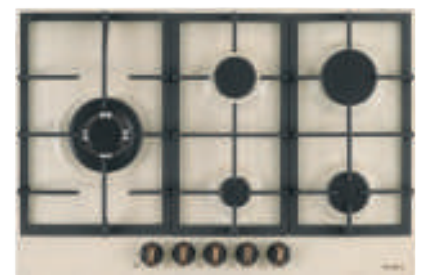

**PC75**

**NEW ALUMINA**  
STR85TH16

Manopole nere opache SOFT-TOUCH

**PC75**

**ASPHALT**  
STR85TH43

Manopole nere opache SOFT-TOUCH

**PC75**

**GRIGIO TORTORA**  
STR85TH42