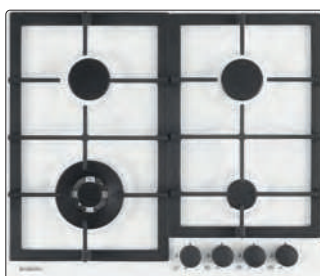

Manopole nere opache SOFT-TOUCH

PC60 1T

BIANCO OPACO SATINATO
STR64THWH

PROGETTO COLORE
Abbinabile a:

DAY   BIANCO PURO   BIANCO ASSOLUTO