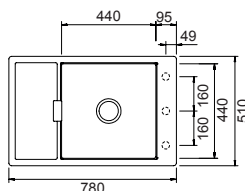

MONO D100XS

CRISTADUR®

Base **600**
Misura **780x510**
Vasca **440x440x195**
Foro incasso **760x490**
Orientamento **Reversibile**

- **NERO PURO**
  MOND100XSA84
- **BRONZE**
  MOND100XSA87
- **SILVERSTONE**
  MOND100XSA91
- **BIANCO PURO**
  MOND100XSA99