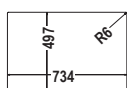

Manopole in metallo finitura Inox

PC75

INOX
STF855HIX

Piano cottura da 75 cm

5 fuochi gas

- sinistra: tripla corona 3500 W
- davanti centro: ausiliario 1000 W
- dietro centro: semirapido 1750 W
- davanti dx: semirapido 1750 W
- dietro dx: rapido 3000 W

Accensione sottomanopola

Dettagli

Spessore 1 mm

Griglie in ghisa

Sicurezza

Valvole di sicurezza

Installazione

- Filotop
- Incasso Semifilo

Disegno tecnico