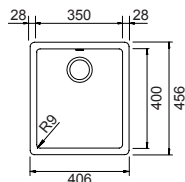

GALAXY N100S

CRISTADUR®

Base **450**
Misura **406x456**
Vasca **350x400x200**
Foro incasso **392x442**

- **NERO PURO**
  GALN100SA84
- **BIANCO PURO**
  GALN100SA99