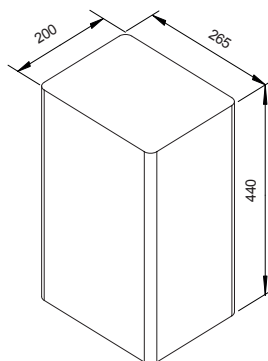

2 KIT FRESH NEW

Kit installazione per Aquapura Fresh composto da:

- 1 bombola CO₂ da 600g
- Raccordi

KITFRESH

Si consiglia l'installazione del Kit Aquapura **SXKITACQUA** per il filtraggio dell'acqua.