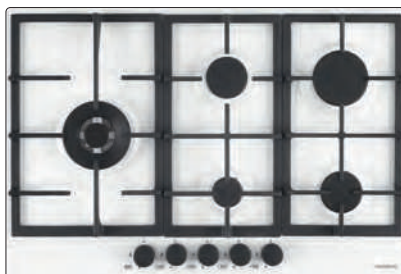

Manopole nere opache SOFT-TOUCH

PC75

BIANCO OPACO SATINATO
STR85THWH

PROGETTO COLORE
Abbinabile a:

DAY   BIANCO PURO   BIANCO ASSOLUTO