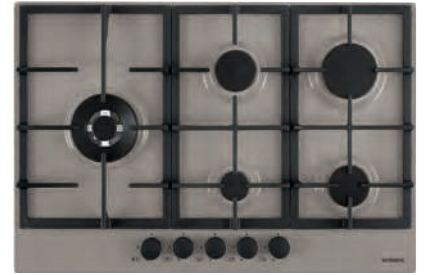

**PC75**

**NEW ALUMINA**  
STR85TH16

Manopole nere opache SOFT-TOUCH

**PC75**

**ASPHALT**  
STR85TH43

Manopole nere opache SOFT-TOUCH

**PC75**

**GRIGIO TORTORA**  
STR85TH42