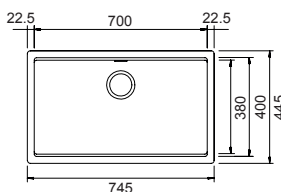

KIRUNA N100XL NEW

CRISTADUR® Green Line

Base **800**
Misura **745x445**
Vasca **700x400x180**
Foro filotop **747x447**

NIGHT
KIRN100XLFBNGT

Accessori inclusi

M 8