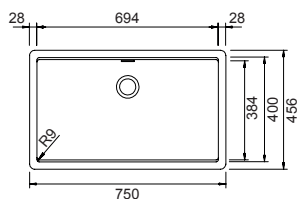

- NERO PURO
  GALN100XLA84
- BRONZE
  GALN100XLA87
- SILVERSTONE
  GALN100XLA91
- BIANCO PURO
  GALN100XLA99

KIRUNA N100XL NEW

CRISTADUR® Green Line

Base **800**
Misura **756x456**
Vasca **700x400x180**
Foro incasso **742x442**