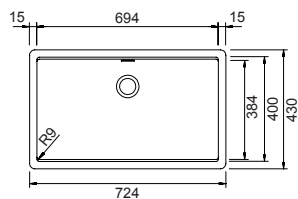

BROOKLYN N100XLU

CRISTALITE®

Base **800**
Misura **724x430**
Vasca **694x400x200**
Foro sottotop **693x399 R9**

- **BIANCO ASSOLUTO**
  BYKN100XLU01
- **NERO ASSOLUTO**
  BYKN100XLU13
- **NEW ALUMINA**
  BYKN100XLU16
- **GRIGIO TORTORA**
  BYKN100XLU42
- **ASPHALT**
  BYKN100XLU43

GALAXY N100XLU

CRISTADUR®

Base **800**
Misura **724x430**
Vasca **694x400x200**
Foro sottotop **693x399 R9**

- **NERO PURO**
  GALN100XLU84
- **BRONZE**
  GALN100XLU87
- **SILVERSTONE**
  GALN100XLU91
- **BIANCO PURO**
  GALN100XLU99