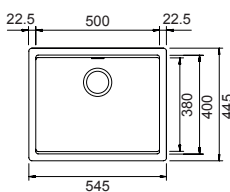

KIRUNA N100L NEW

CRISTADUR® Green Line

Base **600**
Misura **545x445**
Vasca **500x400x180**
Foro filotop **547x447**

NIGHT
KIRN100LFBNGT

Accessori inclusi

M 8