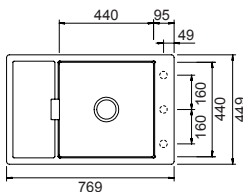

MONO D100XS NEW

CRISTADUR®

Base **600**
Misura **769x499**
Vasca **440x440x195**
Foro filotop **771x501**

NERO PURO
MOND100XSFBPUR

Accessori inclusi

O 8